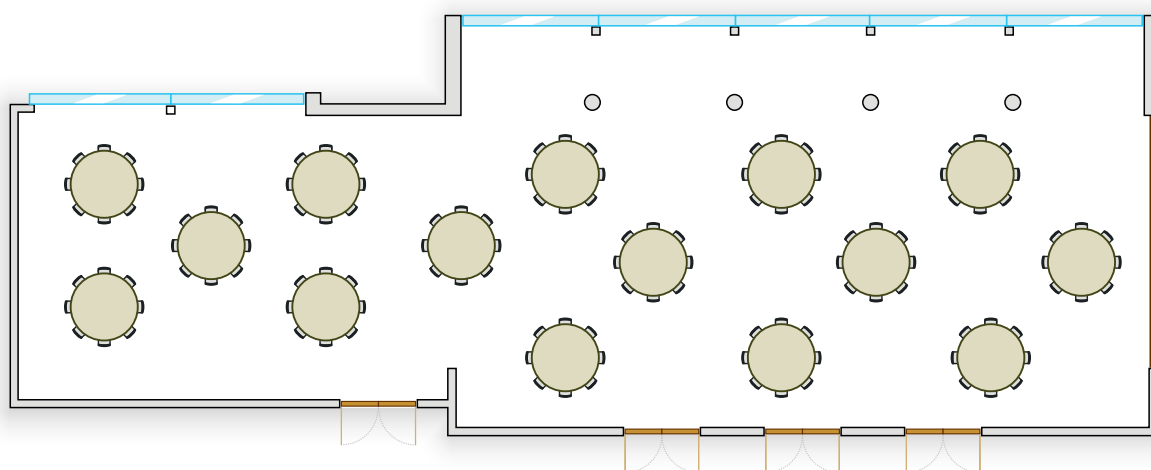

**YASMIN I+II**  
**CLASSROOM STYLE SEATING**  
Capacity: 150 Persons

**YASMIN I+II**  
**THEATRE STYLE SEATING**

Capacity: 230 Persons

**YASMIN I+II**  
**BANQUET STYLE SEATING**

Capacity: 120 Persons