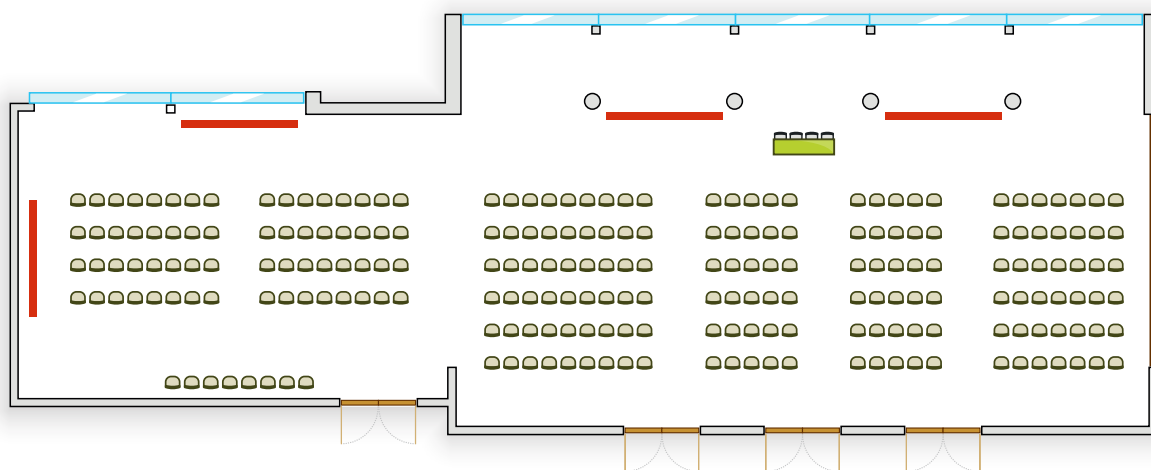

**YASMIN I+II**  
**CLASSROOM STYLE SEATING**  
Capacity: 150 Persons

**YASMIN I+II**  
**THEATRE STYLE SEATING**

Capacity: 230 Persons

**YASMIN I+II**  
**BANQUET STYLE SEATING**

Capacity: 120 Persons